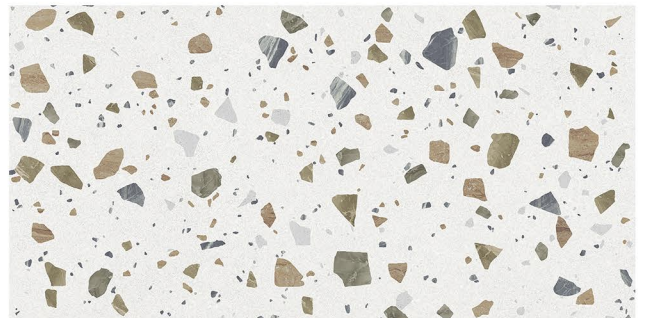

600x1200 MM

CARVING

MIRAR WHITE