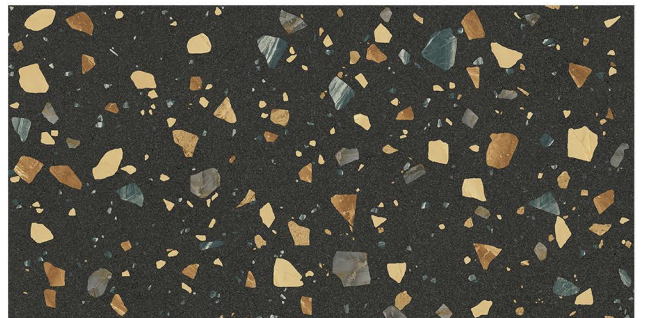

**MIRAR BLACK**

**600x1200 MM**  
CARVING

**SCOTTISH CREMA**

**600x1200 MM**  
CARVING

**SCOTTISH BROWN**

**600x1200 MM**  
CARVING

**ATLAS BIANCO**

**600x1200 MM**