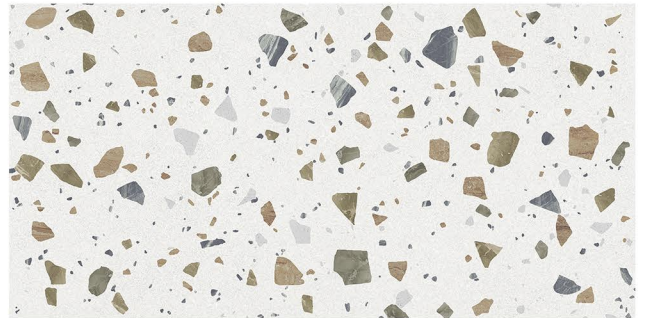

600x1200 MM

CARVING

MIRAR WHITE