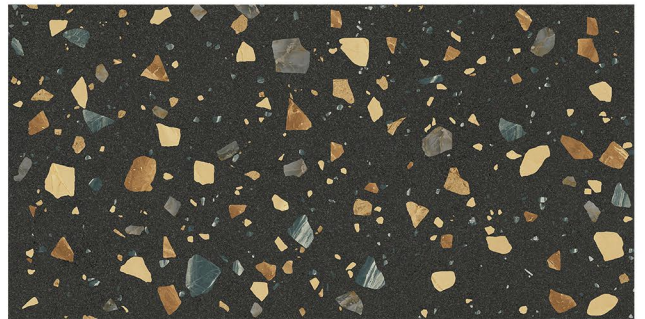

**MIRAR BLACK**

**600x1200 MM**  
CARVING

**SCOTTISH CREMA**

**600x1200 MM**  
CARVING

**SCOTTISH BROWN**

**600x1200 MM**  
CARVING

**ATLAS BIANCO**

**600x1200 MM**