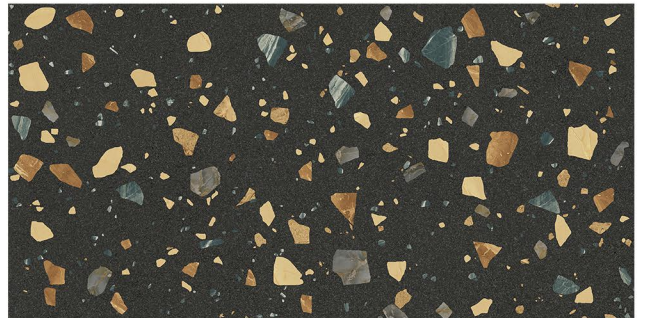

**MIRAR BLACK**

**600x1200 MM**  
CARVING

**SCOTTISH CREMA**

**600x1200 MM**  
CARVING

**SCOTTISH BROWN**

**600x1200 MM**  
CARVING

**ATLAS BIANCO**

**600x1200 MM**