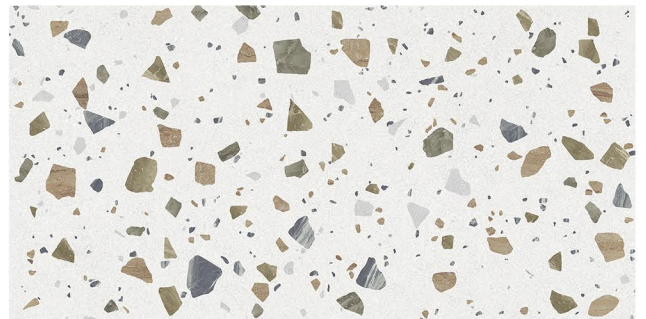

600x1200 MM

CARVING

MIRAR WHITE